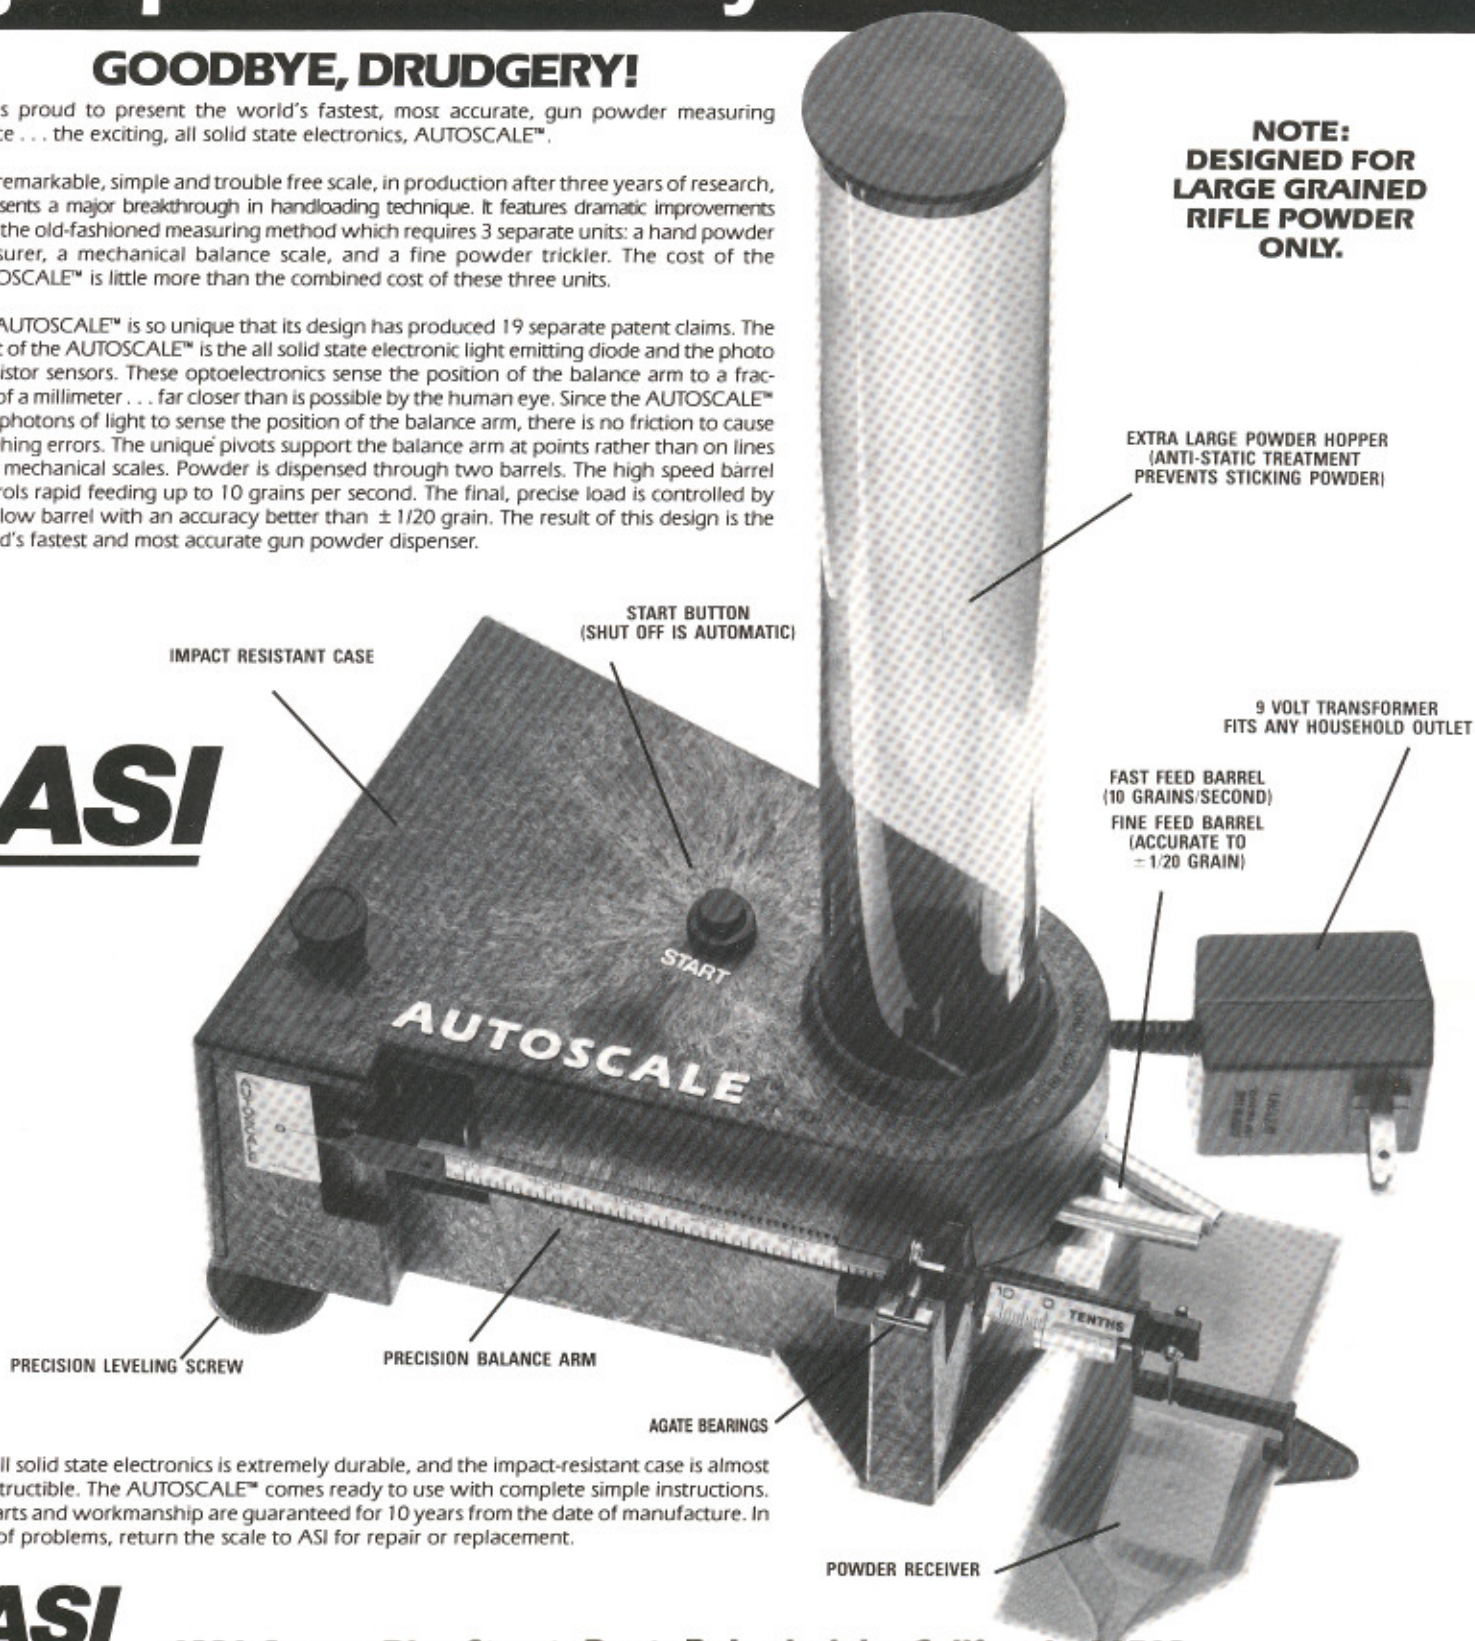

This remarkable, simple and trouble free scale, in production after three years of research, represents a major breakthrough in handloading technique. It features dramatic improvements over the old-fashioned measuring method which requires 3 separate units: a hand powder measurer, a mechanical balance scale, and a fine powder trickler. The cost of the AUTOSCALE™ is little more than the combined cost of these three units.

The AUTOSCALE™ is so unique that its design has produced 19 separate patent claims. The heart of the AUTOSCALE™ is the all solid state electronic light emitting diode and the photo transistor sensors. These optoelectronics sense the position of the balance arm to a fraction of a millimeter . . . far closer than is possible by the human eye. Since the AUTOSCALE™ uses photons of light to sense the position of the balance arm, there is no friction to cause weighing errors. The unique pivots support the balance arm at points rather than on lines as in mechanical scales. Powder is dispensed through two barrels. The high speed barrel controls rapid feeding up to 10 grains per second. The final, precise load is controlled by the slow barrel with an accuracy better than $\pm 1/20$ grain. The result of this design is the world's fastest and most accurate gun powder dispenser.

**NOTE:
DESIGNED FOR
LARGE GRAINED
RIFLE POWDER
ONLY.**

ASI

- IMPACT RESISTANT CASE
- START BUTTON (SHUT OFF IS AUTOMATIC)
- EXTRA LARGE POWDER HOPPER (ANTI-STATIC TREATMENT PREVENTS STICKING POWDER)
- 9 VOLT TRANSFORMER FITS ANY HOUSEHOLD OUTLET
- FAST FEED BARREL (10 GRAINS/SECOND)
- FINE FEED BARREL (ACCURATE TO $\pm 1/20$ GRAIN)
- PRECISION LEVELING SCREW
- PRECISION BALANCE ARM
- AGATE BEARINGS
- POWDER RECEIVER

The all solid state electronics is extremely durable, and the impact-resistant case is almost indestructible. The AUTOSCALE™ comes ready to use with complete simple instructions. All parts and workmanship are guaranteed for 10 years from the date of manufacture. In case of problems, return the scale to ASI for repair or replacement.

ASI

6226 Santos Diaz Street, Dept. B, Irwindale, California 91702